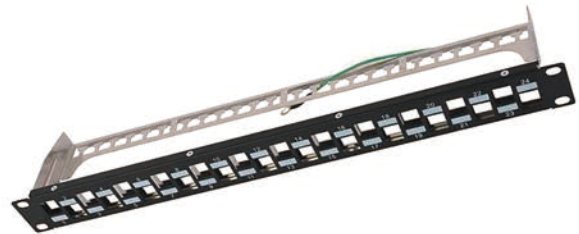

STRUCTURE CABLING

PATCH PANEL

VP-9424-C6A

- 1U 24 Port UTP Blank Patch Panel

VP-9524-C6A

- 1U 24 Port FTP Blank Patch Panel

VP-9418-C6

- 19" 1U UTP Blank Patch Panel 12Ports/16Ports/18Ports
- Use for UTP Keystone Jacks

VP-9432-C6

- 19" 2U UTP Blank Patch Panel 24Ports/32Ports
- Use for UTP Keystone Jacks

VP-9516S-C6

- 19" 1U UTP Blank Patch Panel 12Ports/16Ports/18Ports
- Use for UTP Keystone Jacks

VP-9124C

- 19" 1U BNC Connector Patch Panel
- With 12 Pcs/16Pcs/24Pcs BNC Connector, Female-Female

VP-9148C

- 19" 2U BNC Connector Patch Panel
- With 32 Pcs BNC Connector, Female-Female

VP-9124B

- 19" 1U 48 Ports Patch Panel
- F Connector, Female-Female